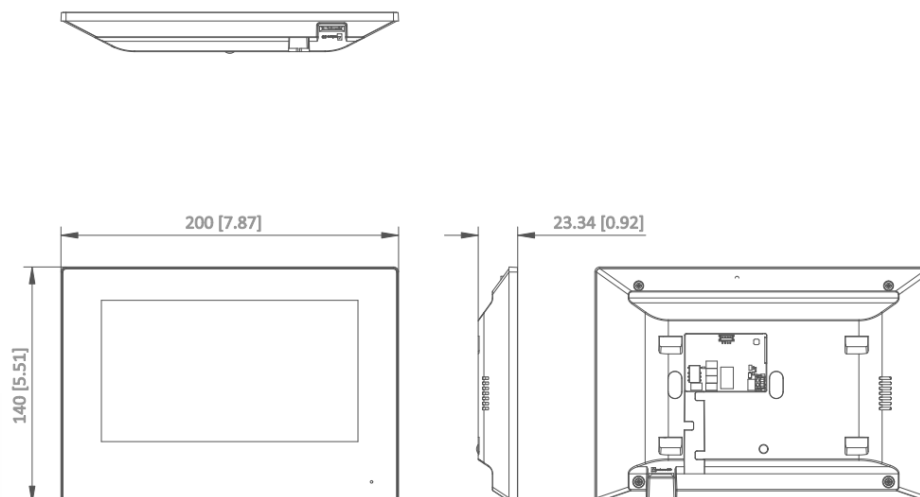

Alarm output	/
Lock control	/
General	
Button	/
Installation	Surface mounting, table mounting
Indicator	/
Weight	Net weight: 325 g (0.7 lb) Gross weight: 649 g (1.43 lb)
Protective level	/
Working temperature	-10 °C to 50 °C (14 °F to 122 °F)
Working humidity	10% to 90% (no-condensing)
Dimension (W × H × D)	200 mm × 140 mm × 23.6 mm (7.87" × 5.51" × 0.93")
Battery	/
Power supply	12 VDC, IEEE802.3af, standard PoE
Application environment	Indoor
Power consumption	≤ 6 W
Language	English, Arabic, French, Russian, Spanish, Spanish (Latin America), Italian, German, Polish, Turkish, Portuguese, Portuguese (Brazil), Uzbek, Kazakh, Czech, Hungarian, Dutch, Romanian, Bulgarian, Ukrainian, Croatian, Serbian, Greek, Lithuanian, Estonian, Latvian, Norwegian, Danish, Slovenian, Slovak, Hebrew, Swedish, Finnish, Mongolian, Vietnamese, Traditional Chinese

▪ Available Model

DS-KH6320-LE1(B)

▪ Dimension

Unit:mm [inch]

SCALE 1:1